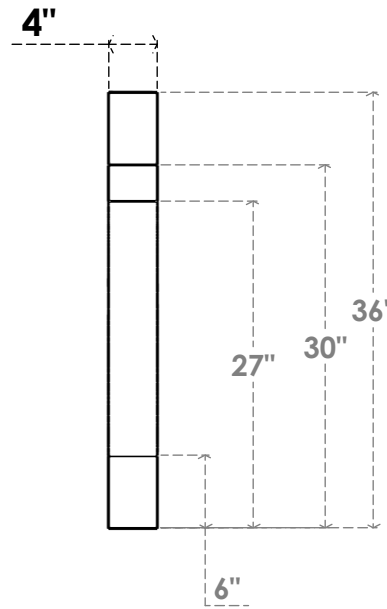

ITEM NUMBER: BRCPC040X32000X36000MRC

4"W X 32"D X 36"H MERCED ARCHITECTURAL GRADE PVC CLOSED KNEE BRACE

SIDE PROFILE

FRONT PROFILE

ISOMETRIC

EKENA MILLWORK
2300 WEST MAIN ST.
CLARKSVILLE, TX 75426
TOLL FREE: 866-607-0453
WWW.EKENAMILLWORK.COM

NOTES

1. INSTALLATION TO BE COMPLETED IN ACCORDANCE WITH MANUFACTURER'S SPECIFICATIONS.
2. DRAWING MAY NOT BE TO SCALE
3. THIS DRAWING IS INTENDED FOR DESIGN AND PLANNING PURPOSES ONLY.
4. ALL INFORMATION CONTAINED HEREIN WAS CURRENT AT THE TIME OF DEVELOPMENT BUT MUST BE REVIEWED AND APPROVED BY THE PRODUCT MANUFACTURER TO BE CONSIDERED ACCURATE.
5. ARCHITECTURAL GRADE PVC PRODUCTS ARE MADE FROM EXPANDED CELLULAR PVC AND COME NATURALLY WHITE BUT MAY BE PAINTED