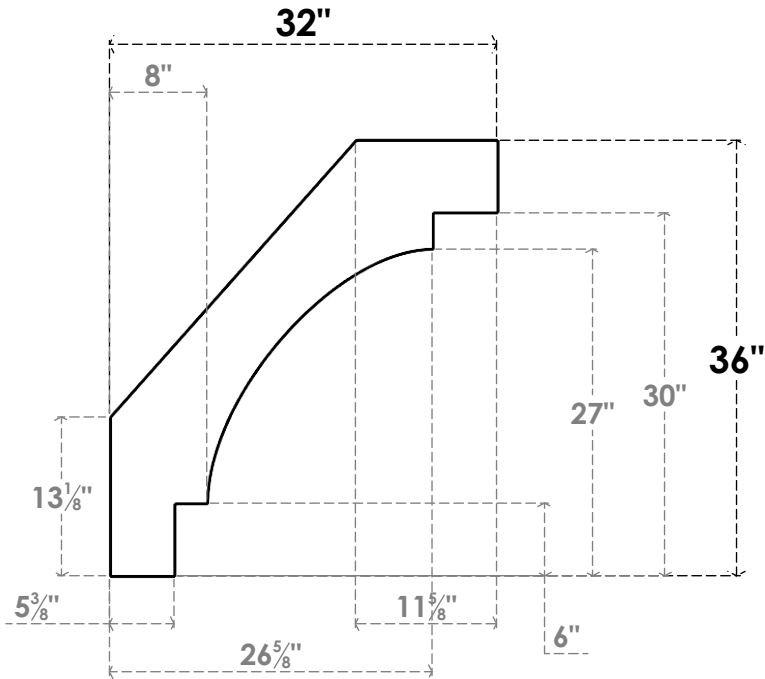

ITEM NUMBER: BRCPC040X32000X36000MRC

4"W X 32"D X 36"H MERCED ARCHITECTURAL GRADE PVC CLOSED KNEE BRACE

SIDE PROFILE

FRONT PROFILE

ISOMETRIC

EKENA MILLWORK
2300 WEST MAIN ST.
CLARKSVILLE, TX 75426
TOLL FREE: 866-607-0453
WWW.EKENAMILLWORK.COM